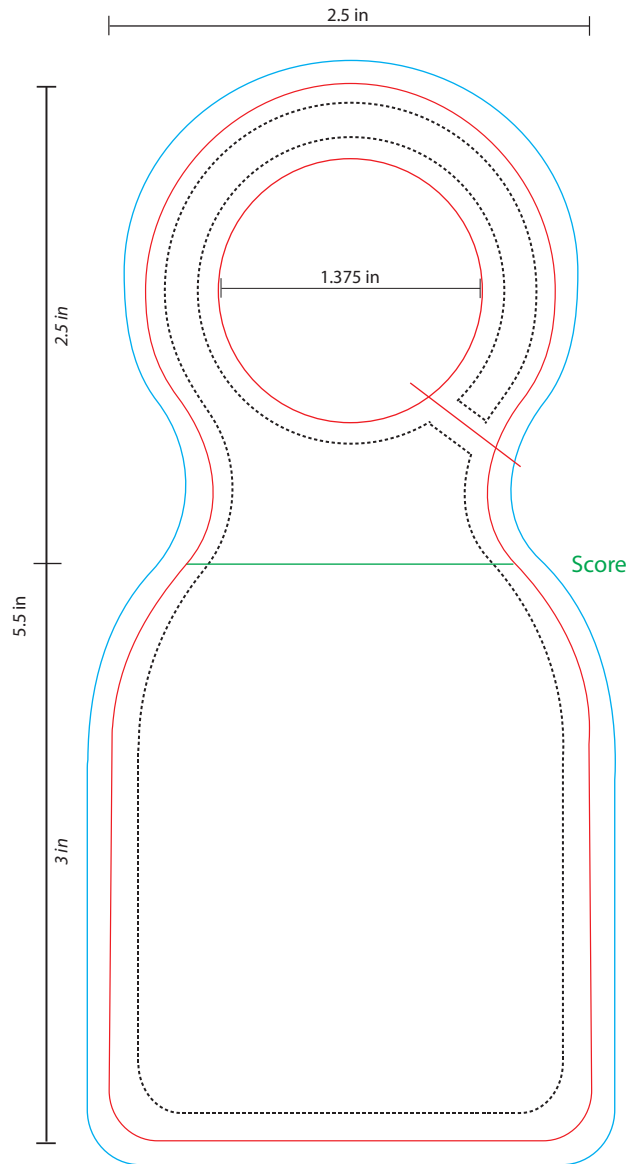

## GROWLER TAG

- Keep important info within these lines.
- CUT LINE
- Bleed - extend background image to this line

**WARNING:** Failure to keep important information within the dotted black lines will result in some clipping of your art or white borders around trimmed edges. **Please check carefully.**